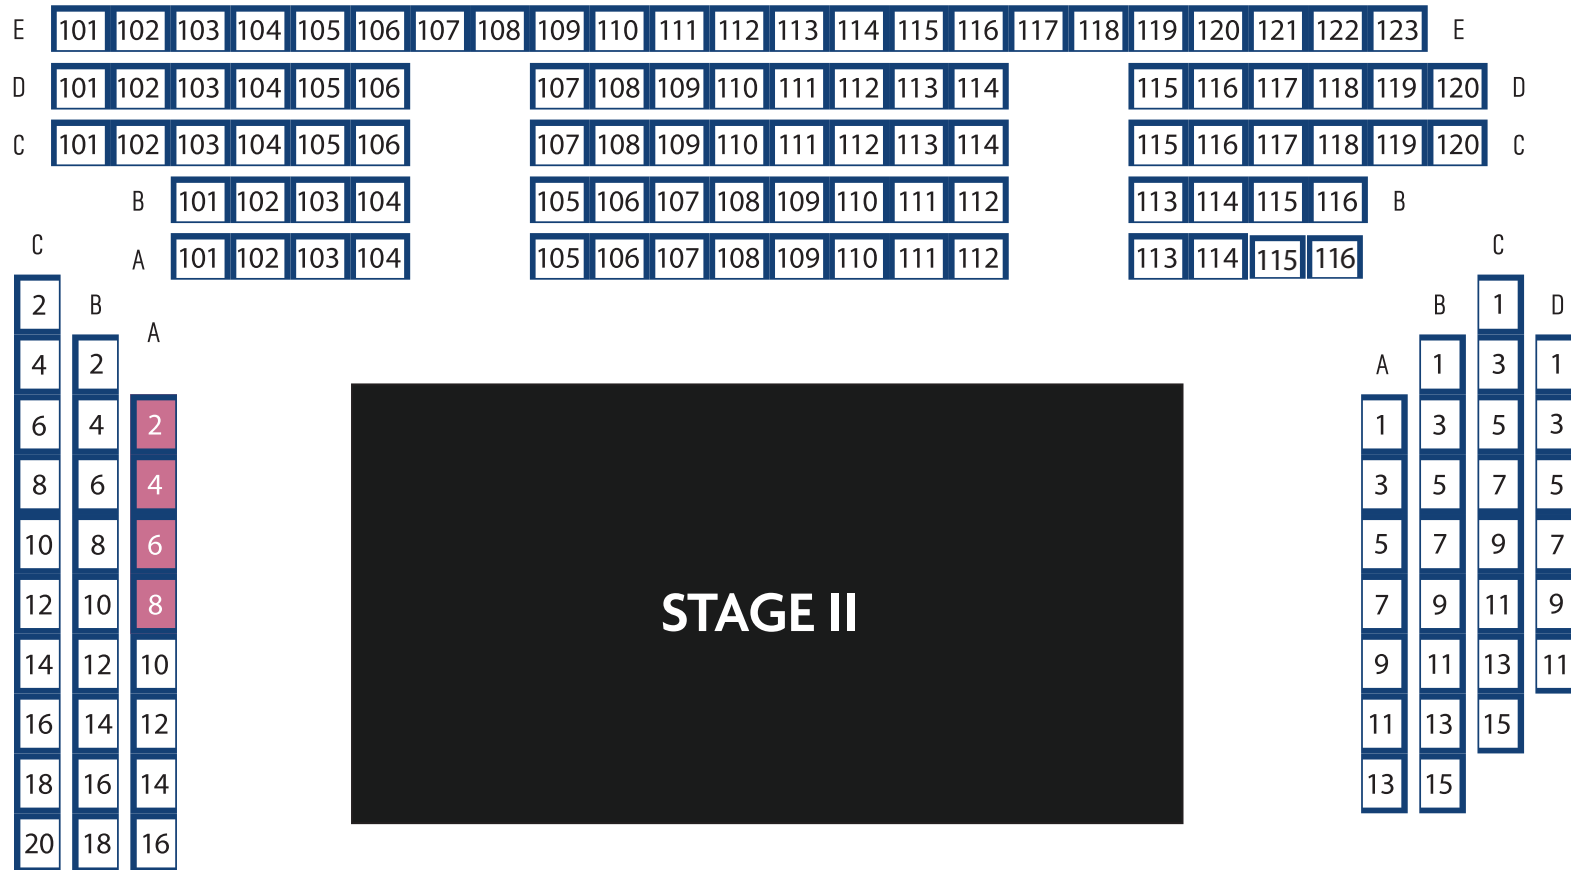

NY CITY CENTER Stage II

 Accessibility Seating