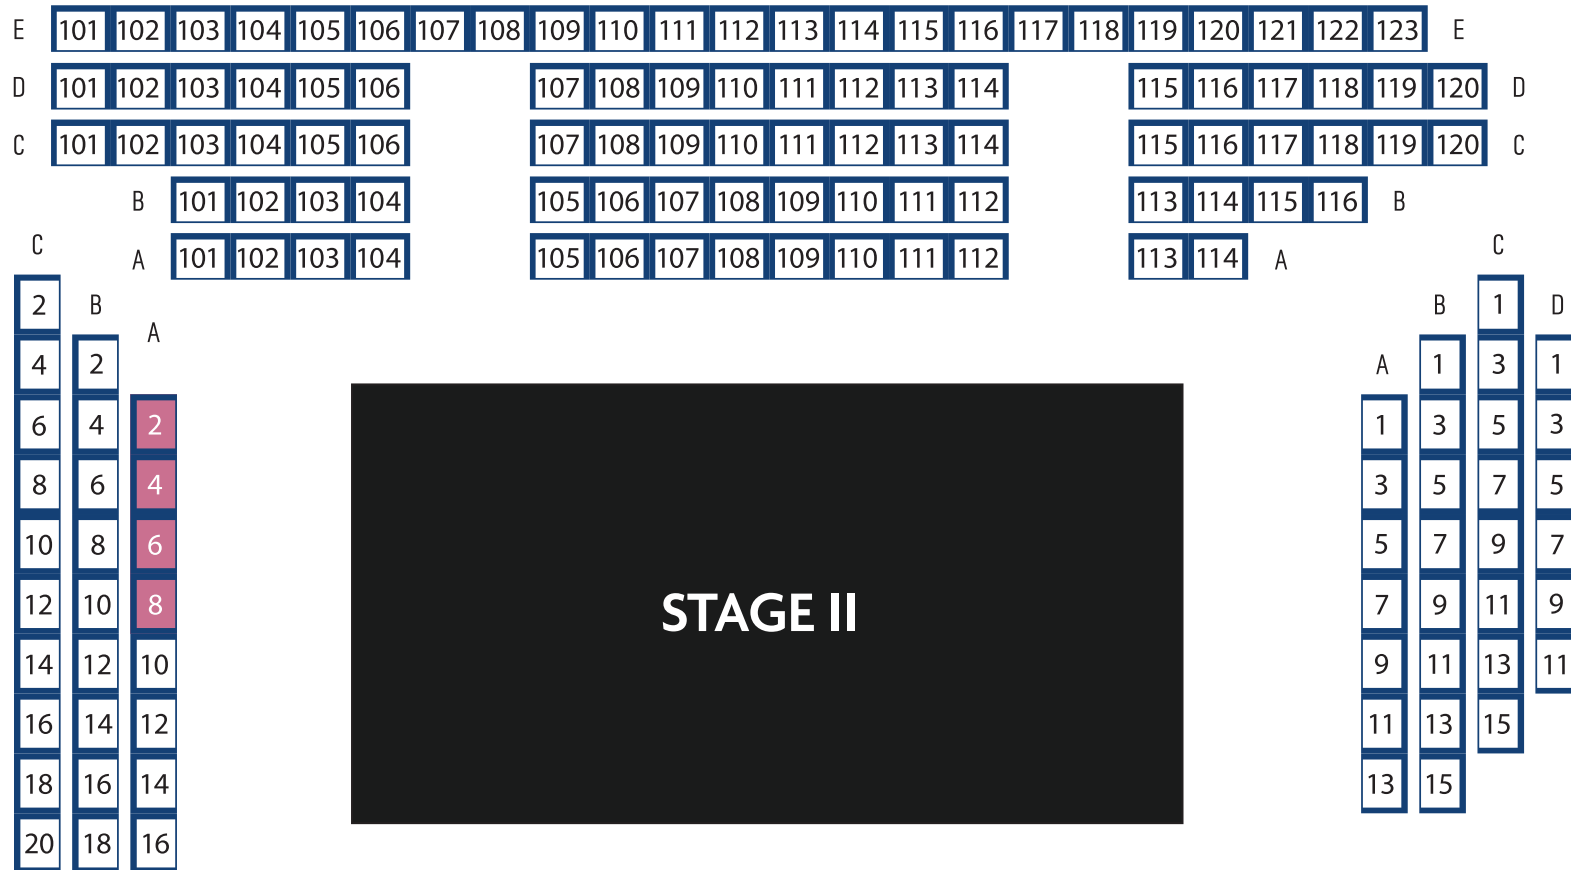

NY CITY CENTER Stage II

 Accessibility Seating